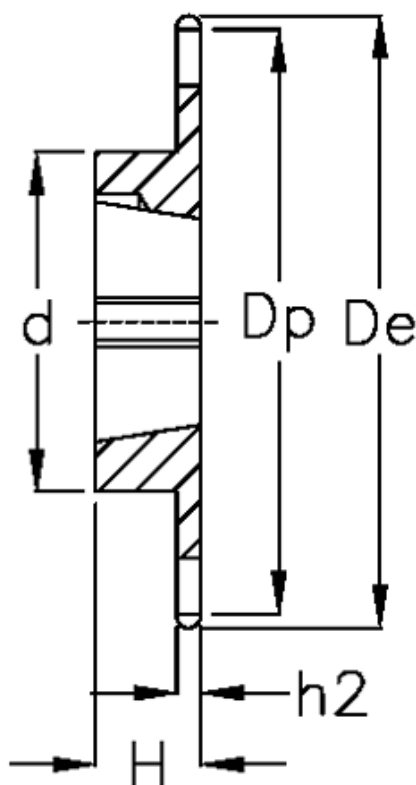

Article number: 616031006020

Description: Taperbored sprocket 10 B-1 Z=20 simplex
for bushing 1610

Measures

C	= 1.6
d	= 75
De	= 108.4
Dp	= 101.49
For bush	= 1610
For chain size	= 5/8" x 3/8"
For chain type	= 10 B-1
H	= 25

h1	= 9.1
Material	= Stål
Number of teeth	= 20